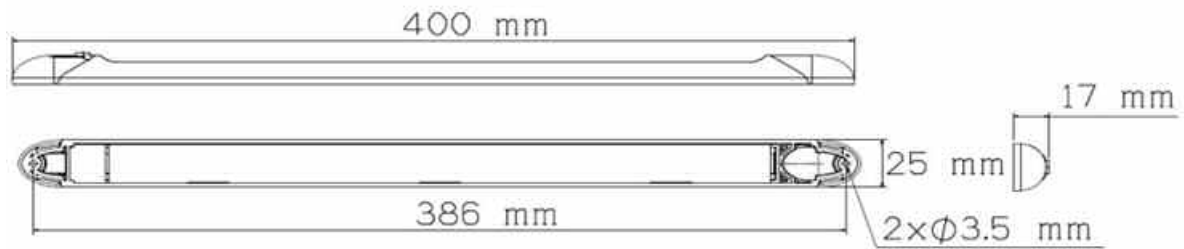

#### Part No. 0-668-80

Slim 12/24 volt LED linear interior lamp with integral switch, 18 SMD LEDs, 1200Lm, IP67, surface mounting, white bezel surround . EMC R10 approved. c/w 100mm cable.

#### Technical Drawing (not to scale)