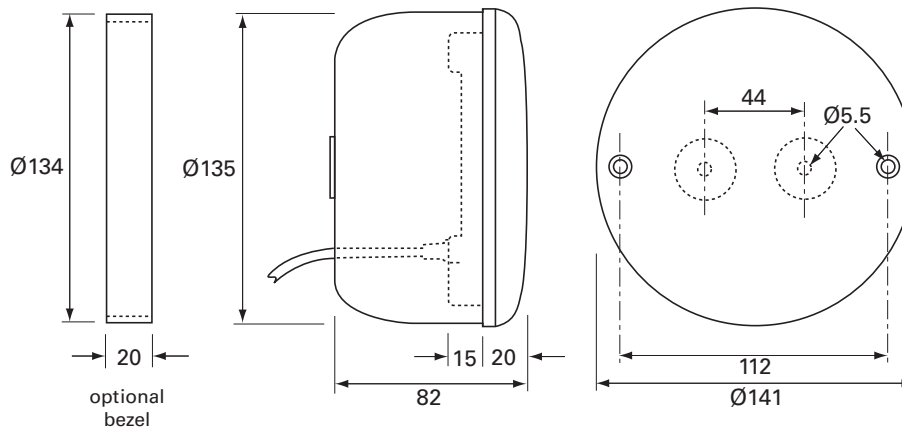

auto electrical parts

Technical Information Sheet

Part No. 0-097-78

Commercial 12/24 volt LED rear fog lamp with stud fixing.
Black plastic body. I 140 x w 82 x h 140mm.
ECE approved.

Additional information

Red wire Fog
White wire Ground/negative

A black bezel, part 0-097-98, is available to replace the base and allow a shallower fitting.

Technical Drawing (not to scale)

Specification

Type	Commercial rear lamp
Light source	45 LEDs
Voltage	10 - 30 volt dc
Current at 12/24v	Fog 0.28/0.14 amp
Lens	Acrylic
Body material	Housing ABS, base polycarbonate
Lead	400mm
Operating temp	-25°C to +60°C
Weight	360g
Dimensions	See diagram above
Protection	IP65
Compliance	ECE